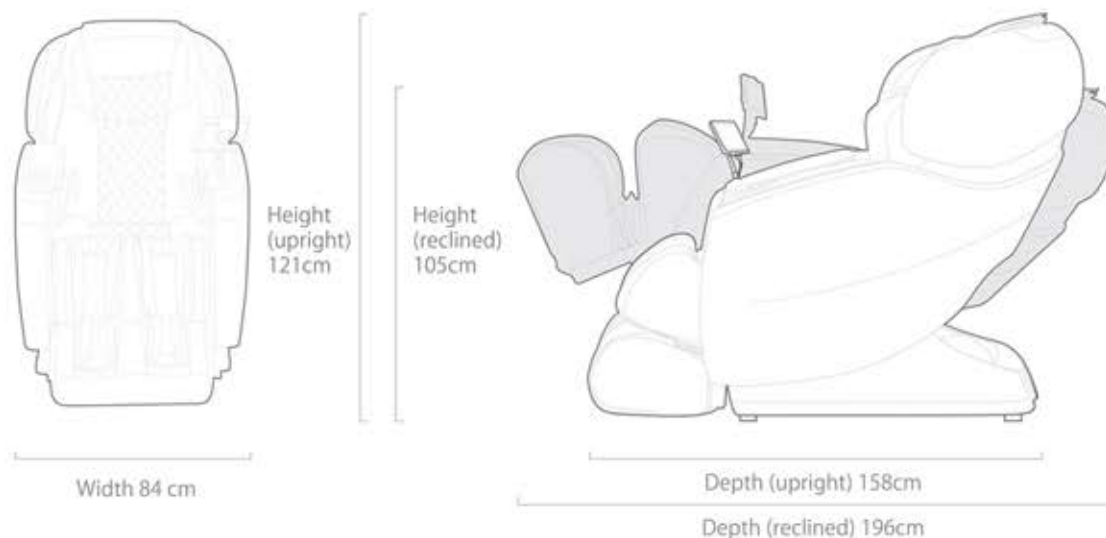

Targets 36 Acupunctural Points

Hit all the right spots, for a host of healthy benefits

M Sensing L-Track

Wider coverage with 1.35m L-shaped track that covers neck to hips

Serenity Specifications

Name & Model Number	Serenity HCP-628
Power Supply	AC 220-230V
Rated Power Consumption	200W
Dimensions	Upright approx: D158cm x W84cm x H121cm Reclined approx: D196cm x W84cm x H105cm
Weight	154kg
Material	Synthetic leather
Available colours	Black and Beige

Black

Beige

Oakdale

Ellesmere Business Park
Oswestry Road, Ellesmere SY12 0EW, UK

Tel: +44 (0) 1691 623234
Email: sales@oakdalebeds.co.uk

The duration of each massage program varies depending on height, body shape and other factors.
The actual colour of the chair may differ from the printed manual.
Information in this catalogue is current as of September 2018.
To improve the product, specifications may be changed without notice.