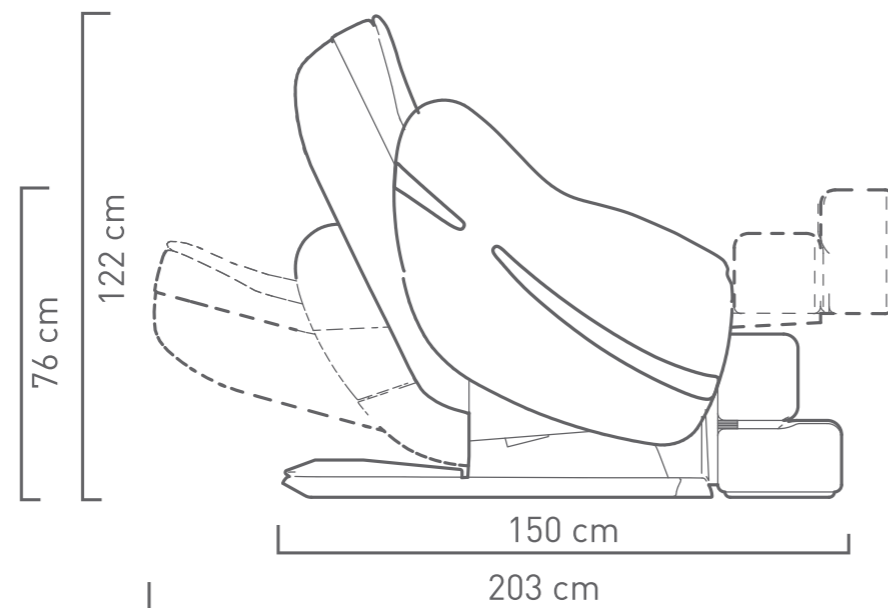

SPECIFICATIONS

Model Name: Brio

Footrest Adjustment Range: Approximately 32 cm
Chair Dimensions: L 203 cm x W 85 cm x H 122 cm
Seat Width: 46 cm
Seat Depth: 46 cm
Chair Weight: 114 kg (151 lbs)
Outer Cover: Synthetic Leather
User Height Range: 152 cm (5'0") to 198 cm (6'5")
User Weight Limit: 120 kg (265 lbs)
Reclining Angle: Approximately 120° to 160°
Stroke Length: 120 cm
Net Weight: 144 kg (317 lbs) Two boxes
Square Inches of Body Coverage: 11,884 cm

Power Supply: AC220-240V ~ 50-60Hz
Maximum Power Consumption: 200W
Rated Time: 30 minutes
Programmed Sessions: 10
Manual Options: 9
Program Timer: Vary by program and user height. Typically 9 to 15 minutes.